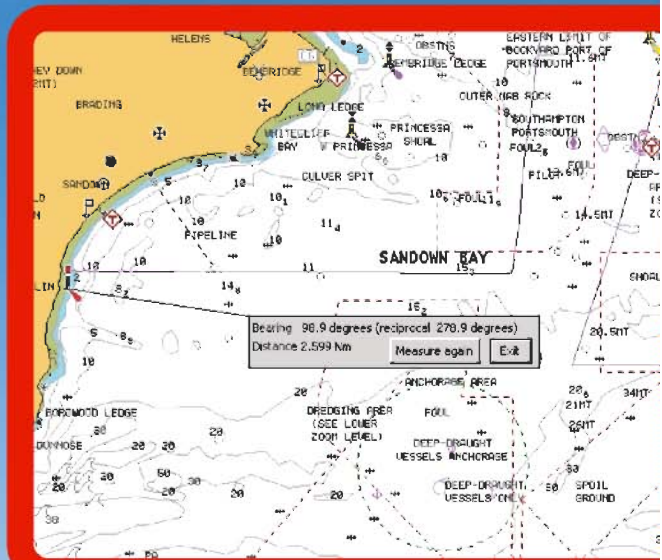

Clearer Charts for Serious Fishing & Cruising

- Plan your navigation on PC
- Manage routes and waypoints on your chart
- View Navionics Gold charts on your PC
- USB chart reader & worldwide chart included

Waypoints & Routes:

Download existing routes and waypoints from your plotter to your PC, or create new routes and waypoints on your PC that can be taken on a cartridge to your boat. Using the NavPlanner's multimedia adapter, save your new waypoints and routes to CF, SD, or MMC cartridges. NavPlanner provides choices to save in formats compatible with leading chartplotter manufacturers.

Easy to Use Navigation Tools:

NavPlanner's intuitive format provides mariners with helpful information and easy to use navigation tools that are essential for planning safe and accurate routes.

Go-to-port

Quickly Locate port and port information with NavPlanner's Go-to-port feature

Distance

Measure distance and bearing between two points

Compatible Chartplotters:

NavPlanner is compatible with plotters using Navionics Gold charts on CF, MMC & SD cartridges. For a complete list of Navionics Gold chart compatible plotters, please visit our website www.navionics.com.