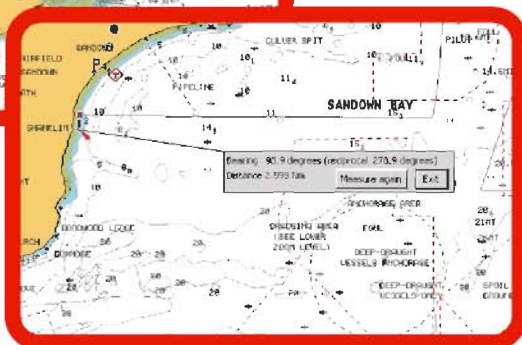

Waypoints & Routes:

Download existing routes and waypoints from your plotter to your PC, or create new routes and waypoints on your PC that can be taken on a cartridge to your boat. Using the NavPlanner's multimedia adapter, save your new waypoints and routes to CF, SD, or MMC cartridges. NavPlanner provides choices to save in formats compatible with leading chartplotter manufacturers.

Quickly Locate port and port information with NavPlanner's Go-to-port feature

Distance

Measure distance and bearing between two points

Compatible Chartplotters:

NavPlanner is compatible with plotters using Navionics Gold charts on CF, MMC & SD cartridges. For a complete list of Navionics Gold chart compatible plotters, please visit our website www.navionics.com.