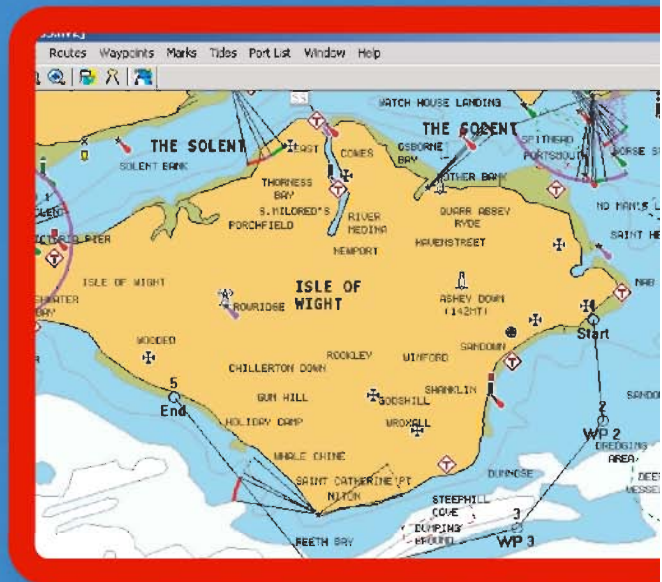

Clearer Charts for Serious Fishing & Cruising

- Plan your navigation on PC
- Manage routes and waypoints on your chart
- View Navionics Gold charts on your PC
- USB chart reader & worldwide chart included

Waypoints & Routes:

Download existing routes and waypoints from your plotter to your PC, or create new routes and waypoints on your PC that can be taken on a cartridge to your boat. Using the NavPlanner's multimedia adapter, save your new waypoints and routes to CF, SD, or MMC cartridges. NavPlanner provides choices to save in formats compatible with leading chartplotter manufacturers.

Easy to Use Navigation Tools:

NavPlanner's intuitive format provides mariners with helpful information and easy to use navigation tools that are essential for planning safe and accurate routes.

Go-to-port

Quickly Locate port and port information with NavPlanner's Go-to-port feature

Distance

Measure distance and bearing between two points

Compatible Chartplotters:

NavPlanner is compatible with plotters using Navionics Gold charts on CF, MMC & SD cartridges. For a complete list of Navionics Gold chart compatible plotters, please visit our website www.navionics.com.