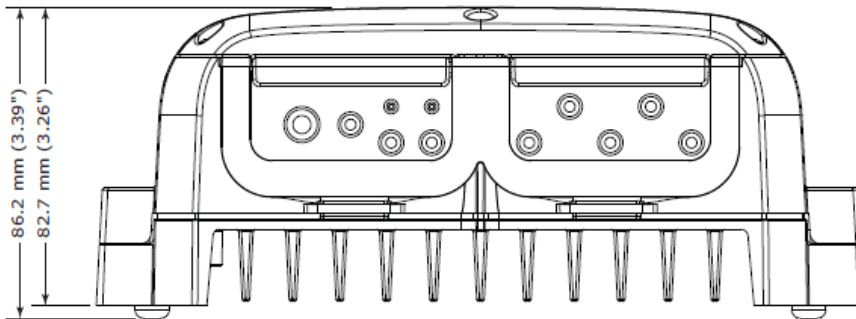

Halo™ - Dimensional Drawings - all models

Halo™ - Dimensional Drawings

Antenna rotation – maximum rotation

Halo™ - Dimensional Drawing RI-12

→ **Note:** Where possible, mount the processor in a way that the LEDs indicators may be viewed if required for diagnostic purposes.

► **Note:**

- It is best to mount the RI-12 vertically