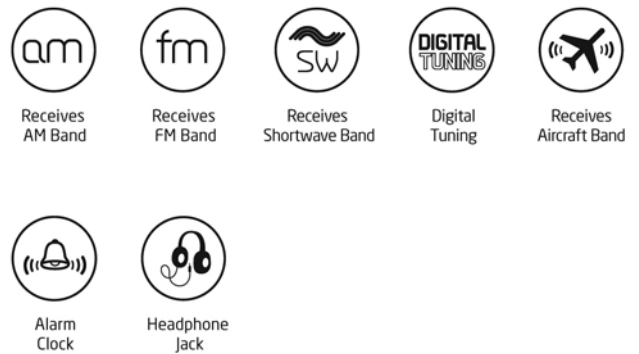

Features:

- AM/FM-stereo/Aircraft Band (117-137 MHz) and LW-Shortwave (150-29999 KHz)
- Set 9/10 KHz AM tuning; set FM tuning range
- Single-Side Band (SSB)
- Dual conversion
- Digital tuning with digital frequency readout (LCD)
- Three types of automatic scan tuning:
  - STOP tuning system stops on next available frequency
  - D5 tuning system stops for 5 seconds on each available frequency
  - ATS tuning system automatically stores your favourite FM stations
- 700 memories with 4 character page naming
- Direct keypad entry tuning system
- Tuning knob tuning system with FAST/SLOW setting
- Full-featured world time zone: clock, sleep timer
- 3 programmable alarm timers (volume and frequency can be preset)
- Signal strength indicator
- Button lock feature
- Input for AC adaptor (included)
- 3.5 mm headphone output (included)
- Input for external antenna (not included)
- Power source: 2 AA batteries (not included); 2 AA rechargeable Ni-MH batteries (not included); AC adaptor (included).
- Dimensions: 4.92" x 3" x 1.14" and 125 x 76 x 29 mm (W x H x D)
- Weight: 7.3 oz. and 207 g
- Accessories: owner's manual, warranty card, AC adaptor, earbuds, protective pouch

* Specifications subject to change.